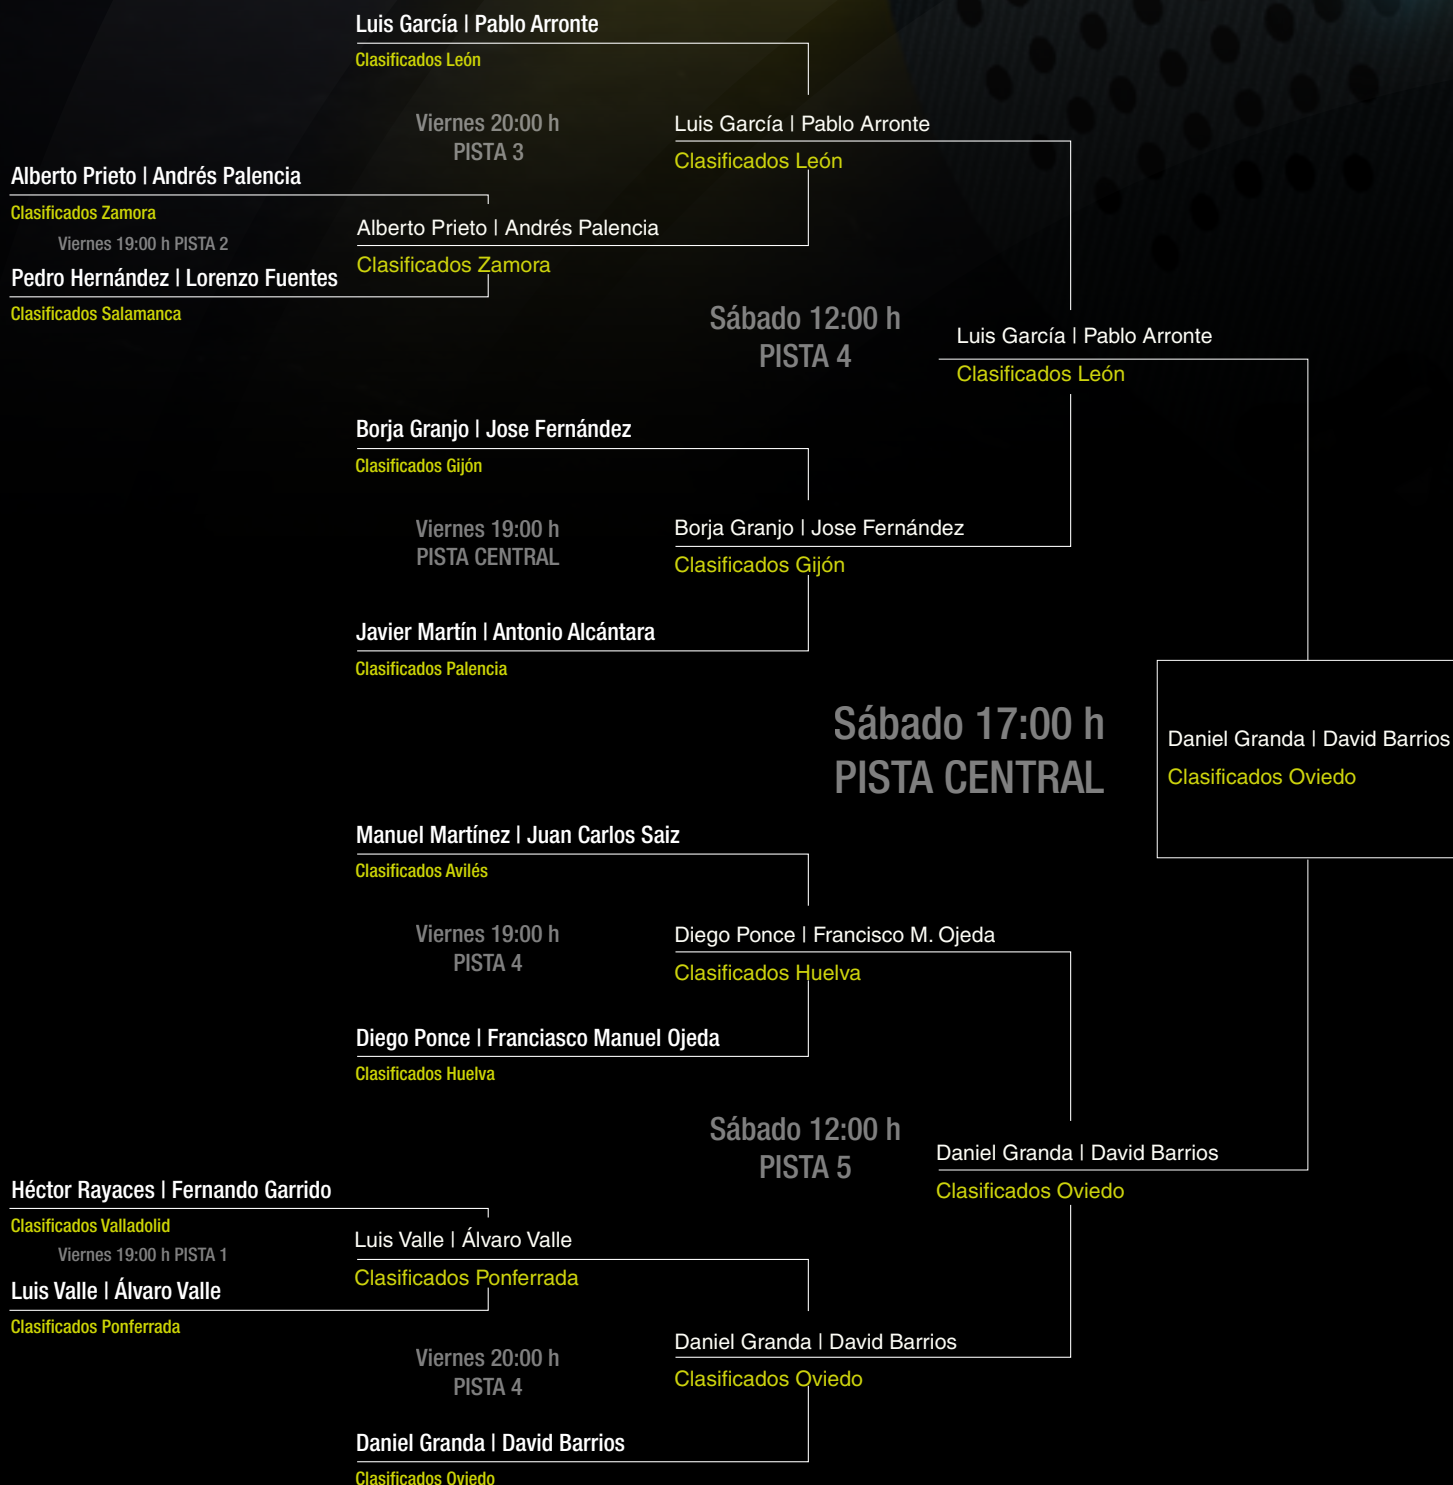

MASTER FINAL PADEL

Adarsa

CATEGORÍA MASCULINA

28 al 30 de septiembre
Club Bernier Sevilla

Mercedes-Benz
Adarsa

EDICIÓN
Circuito
de Padel
Adarsa